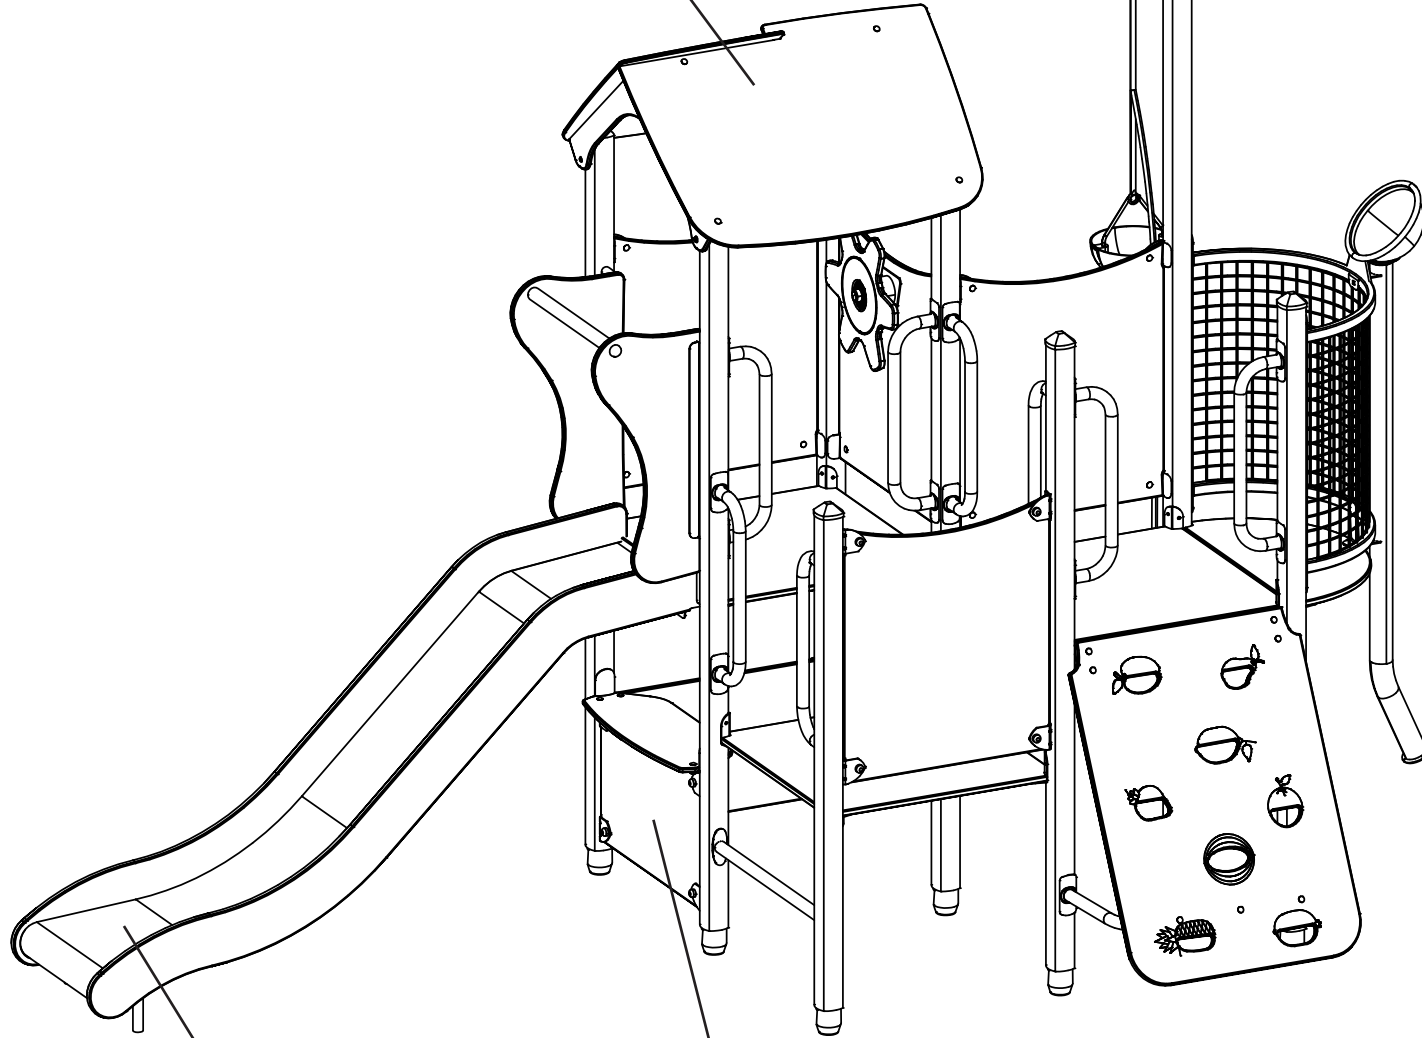

BM
Loosefill

CC/BM
Cast Loosefill

👁 MA6101
0,67 x 0,67m

● MASW39314

● 6099
x4

● 6342 [S]

● OM6342 [OM]

HAGS	© 2025 Playpower Inc.	260329
	© 2025 Playpower Inc.	